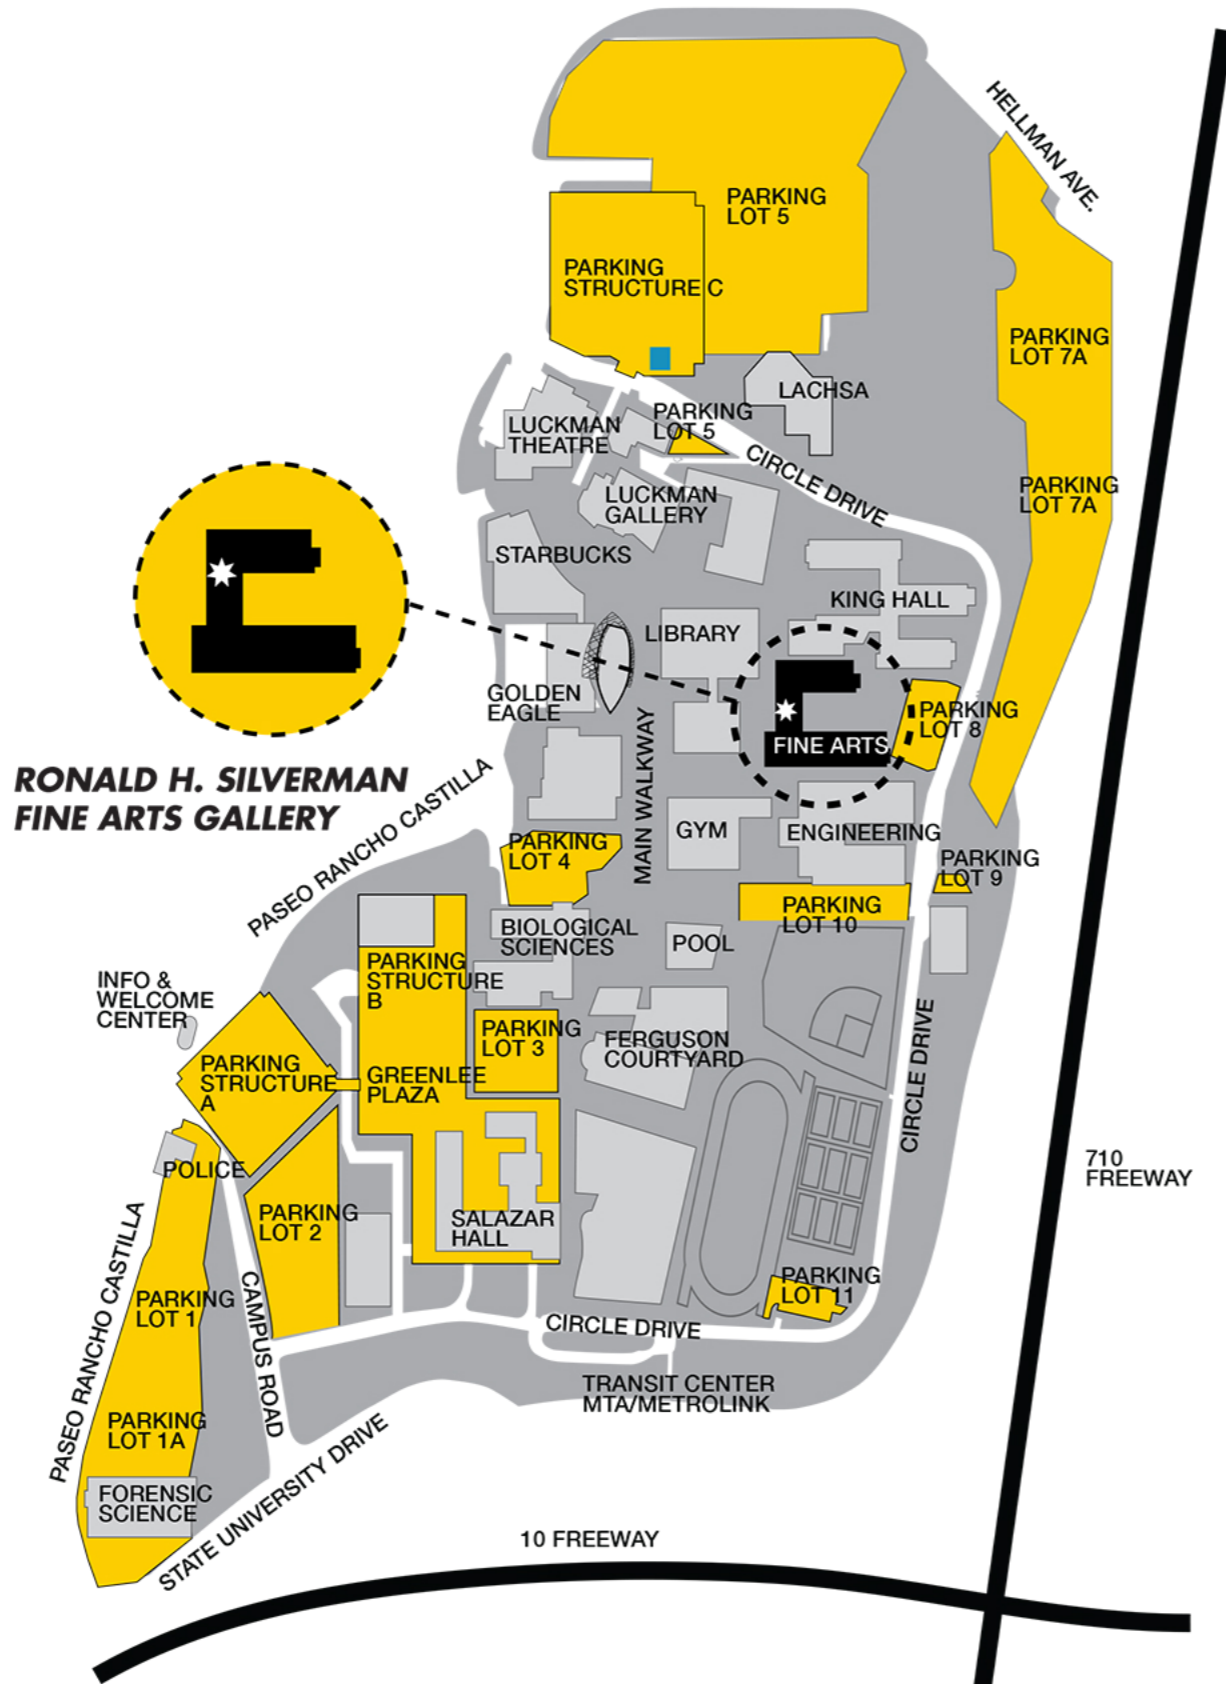

Welcome to the RONALD H. SILVERMAN FINE ARTS GALLERY

California State University, Los Angeles, is ranked number one in the nation based on the upward mobility of its students. Founded in 1947, Cal State LA is the premier public comprehensive university in the heart of Los Angeles and is dedicated to the mission of engagement, service, and the public good. The University serves more than 27,000 students and more than 247,000 alumni, who are as diverse as the region we serve. Led by an award-winning faculty, the University offers nationally recognized programs in science, the arts, business, criminal justice, engineering, nursing, education, and the humanities. At Cal State LA we are pushing boundaries and creating new opportunities for discovery and innovation.

The Ronald H. Silverman Fine Arts Gallery, is located in the Fine Arts Building at California State University, Los Angeles. The city of Los Angeles is one of the greatest art capitals of the world. Art expresses, educates and influences the concepts that define history, culture, and society. The gallery is to serve the needs of an urban and diverse university community through art but also provides a forum for investigating a wide range of visual cultures through art and art related events. The Ronald H. Silverman Fine Arts Gallery offers a vibrant program that features established and budding artists, as well as acclaimed artists and scholars from around the world. It also presents cultural and educational exhibits of all ages as well as Cal State LA faculty, and graduate and undergraduate students year-round. All exhibitions and events are open to the public.