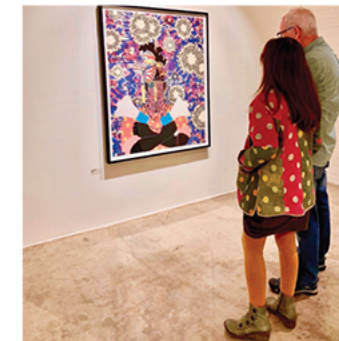

Ronald H. Silverman Fine Arts Gallery 2019-2020