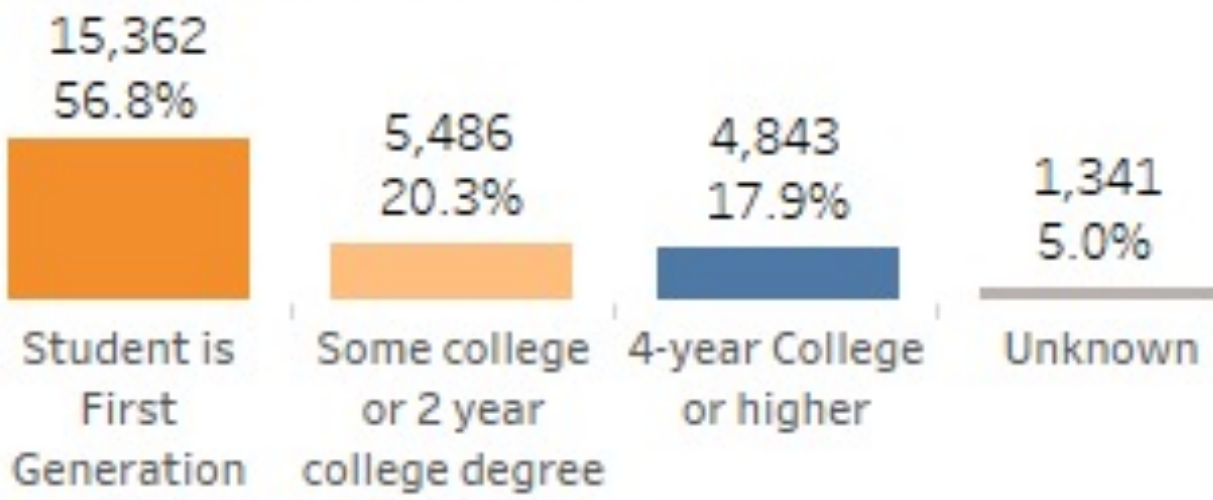

Fall 2021 Undergraduate Student Enrollment

Darker color on a bar graph represents multiracial/ethnic students who gave any two responses when selecting their race, including students who stated they are of Hispanic or Latino background. As such, multiracial/ethnic students may be counted in multiple categories and a total percentage, across all groups, will not add up to 100%.

Fall 2021 Student Enrollment

Term & Year:
Fall 2021

Career:
All

Enrollment Type:
All

College:
All

Department:
All

Plan:
All

Ethnicity/Race

- Hispanic
- American Indian
- International
- Two or More
- White
- Asian
- Black
- Pacific Islander
- Unknown

Gender

Female	Male	Non-binary
16,151	10,842	39
59.7%	40.1%	0.1%

Fall 2021 Student Enrollment

Parental Education

Pell Eligibility

Full/Part-time

↑
Parents did not attend college

Fall 2021 Student Enrollment

Most Popular Majors

First Generation Students

56.8%