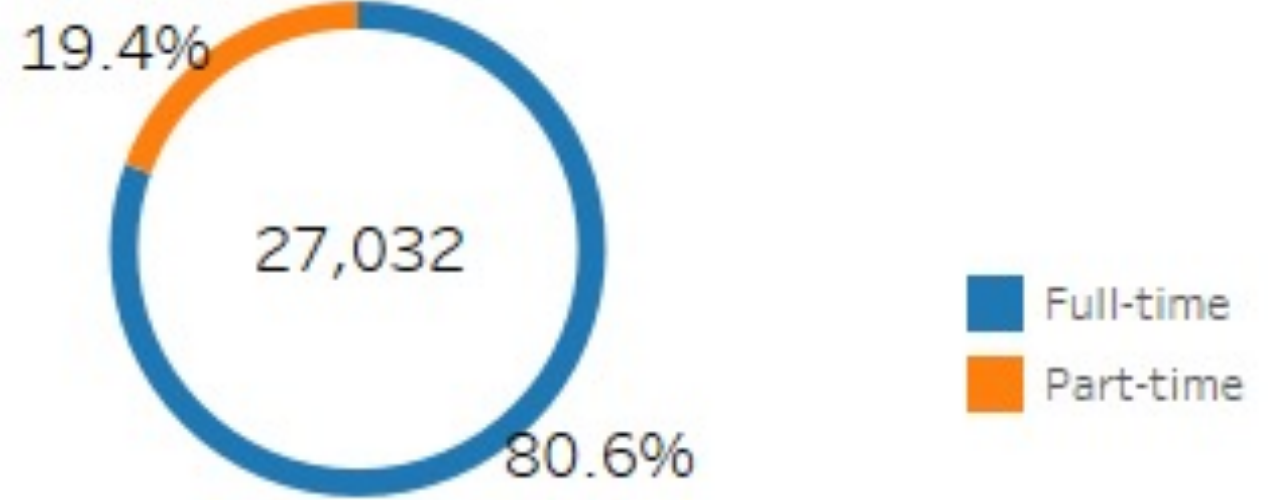

- Hispanic
- American Indian
- International
- Two or More
- White
- Asian
- Black
- Pacific Islander
- Unknown

Gender

Female	Male	Non-binary
16,151	10,842	39
59.7%	40.1%	0.1%

Fall 2021 Student Enrollment

Parental Education

Pell Eligibility

Full/Part-time

↑
Parents did not attend college

Fall 2021 Student Enrollment

Most Popular Majors

First Generation Students

56.8%