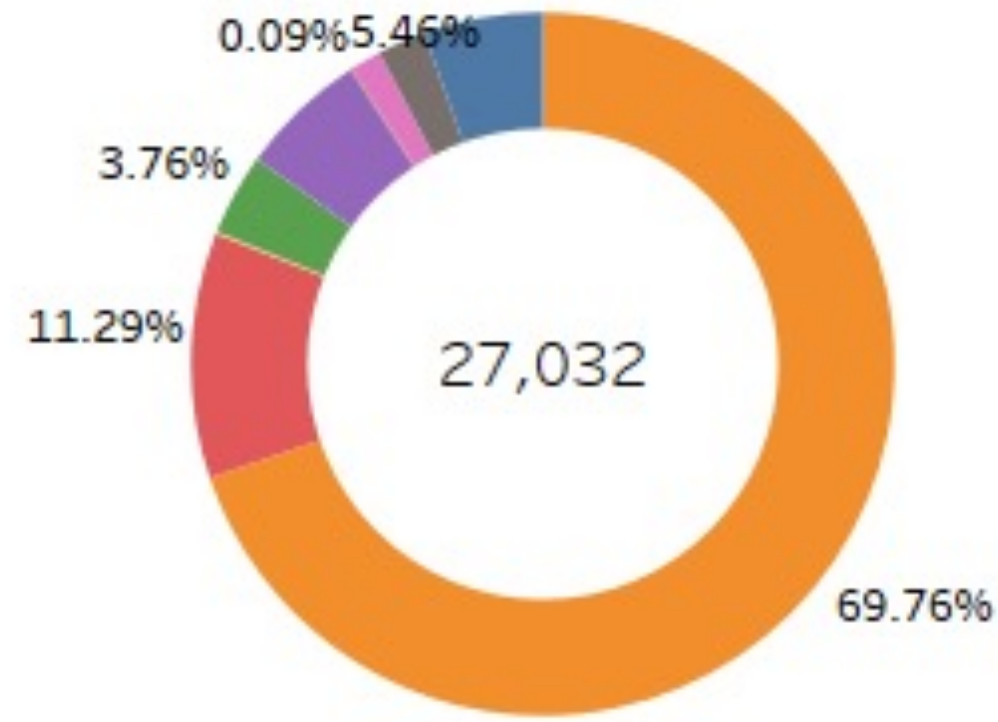

Fall 2021 Undergraduate Student Enrollment

Darker color on a bar graph represents multiracial/ethnic students who gave any two responses when selecting their race, including students who stated they are of Hispanic or Latino background. As such, multiracial/ethnic students may be counted in multiple categories and a total percentage, across all groups, will not add up to 100%.

Fall 2021 Student Enrollment

Term & Year:
Fall 2021

Career:
All

Enrollment Type:
All

College:
All

Department:
All

Plan:
All

Ethnicity/Race

- Hispanic
- American Indian
- International
- Two or More
- White
- Asian
- Black
- Pacific Islander
- Unknown

Gender

Female	Male	Non-binary
16,151	10,842	39
59.7%	40.1%	0.1%

Fall 2021 Student Enrollment

Parental Education

Pell Eligibility

Full/Part-time

↑
Parents did not attend college

Fall 2021 Student Enrollment

Most Popular Majors

First Generation Students

56.8%