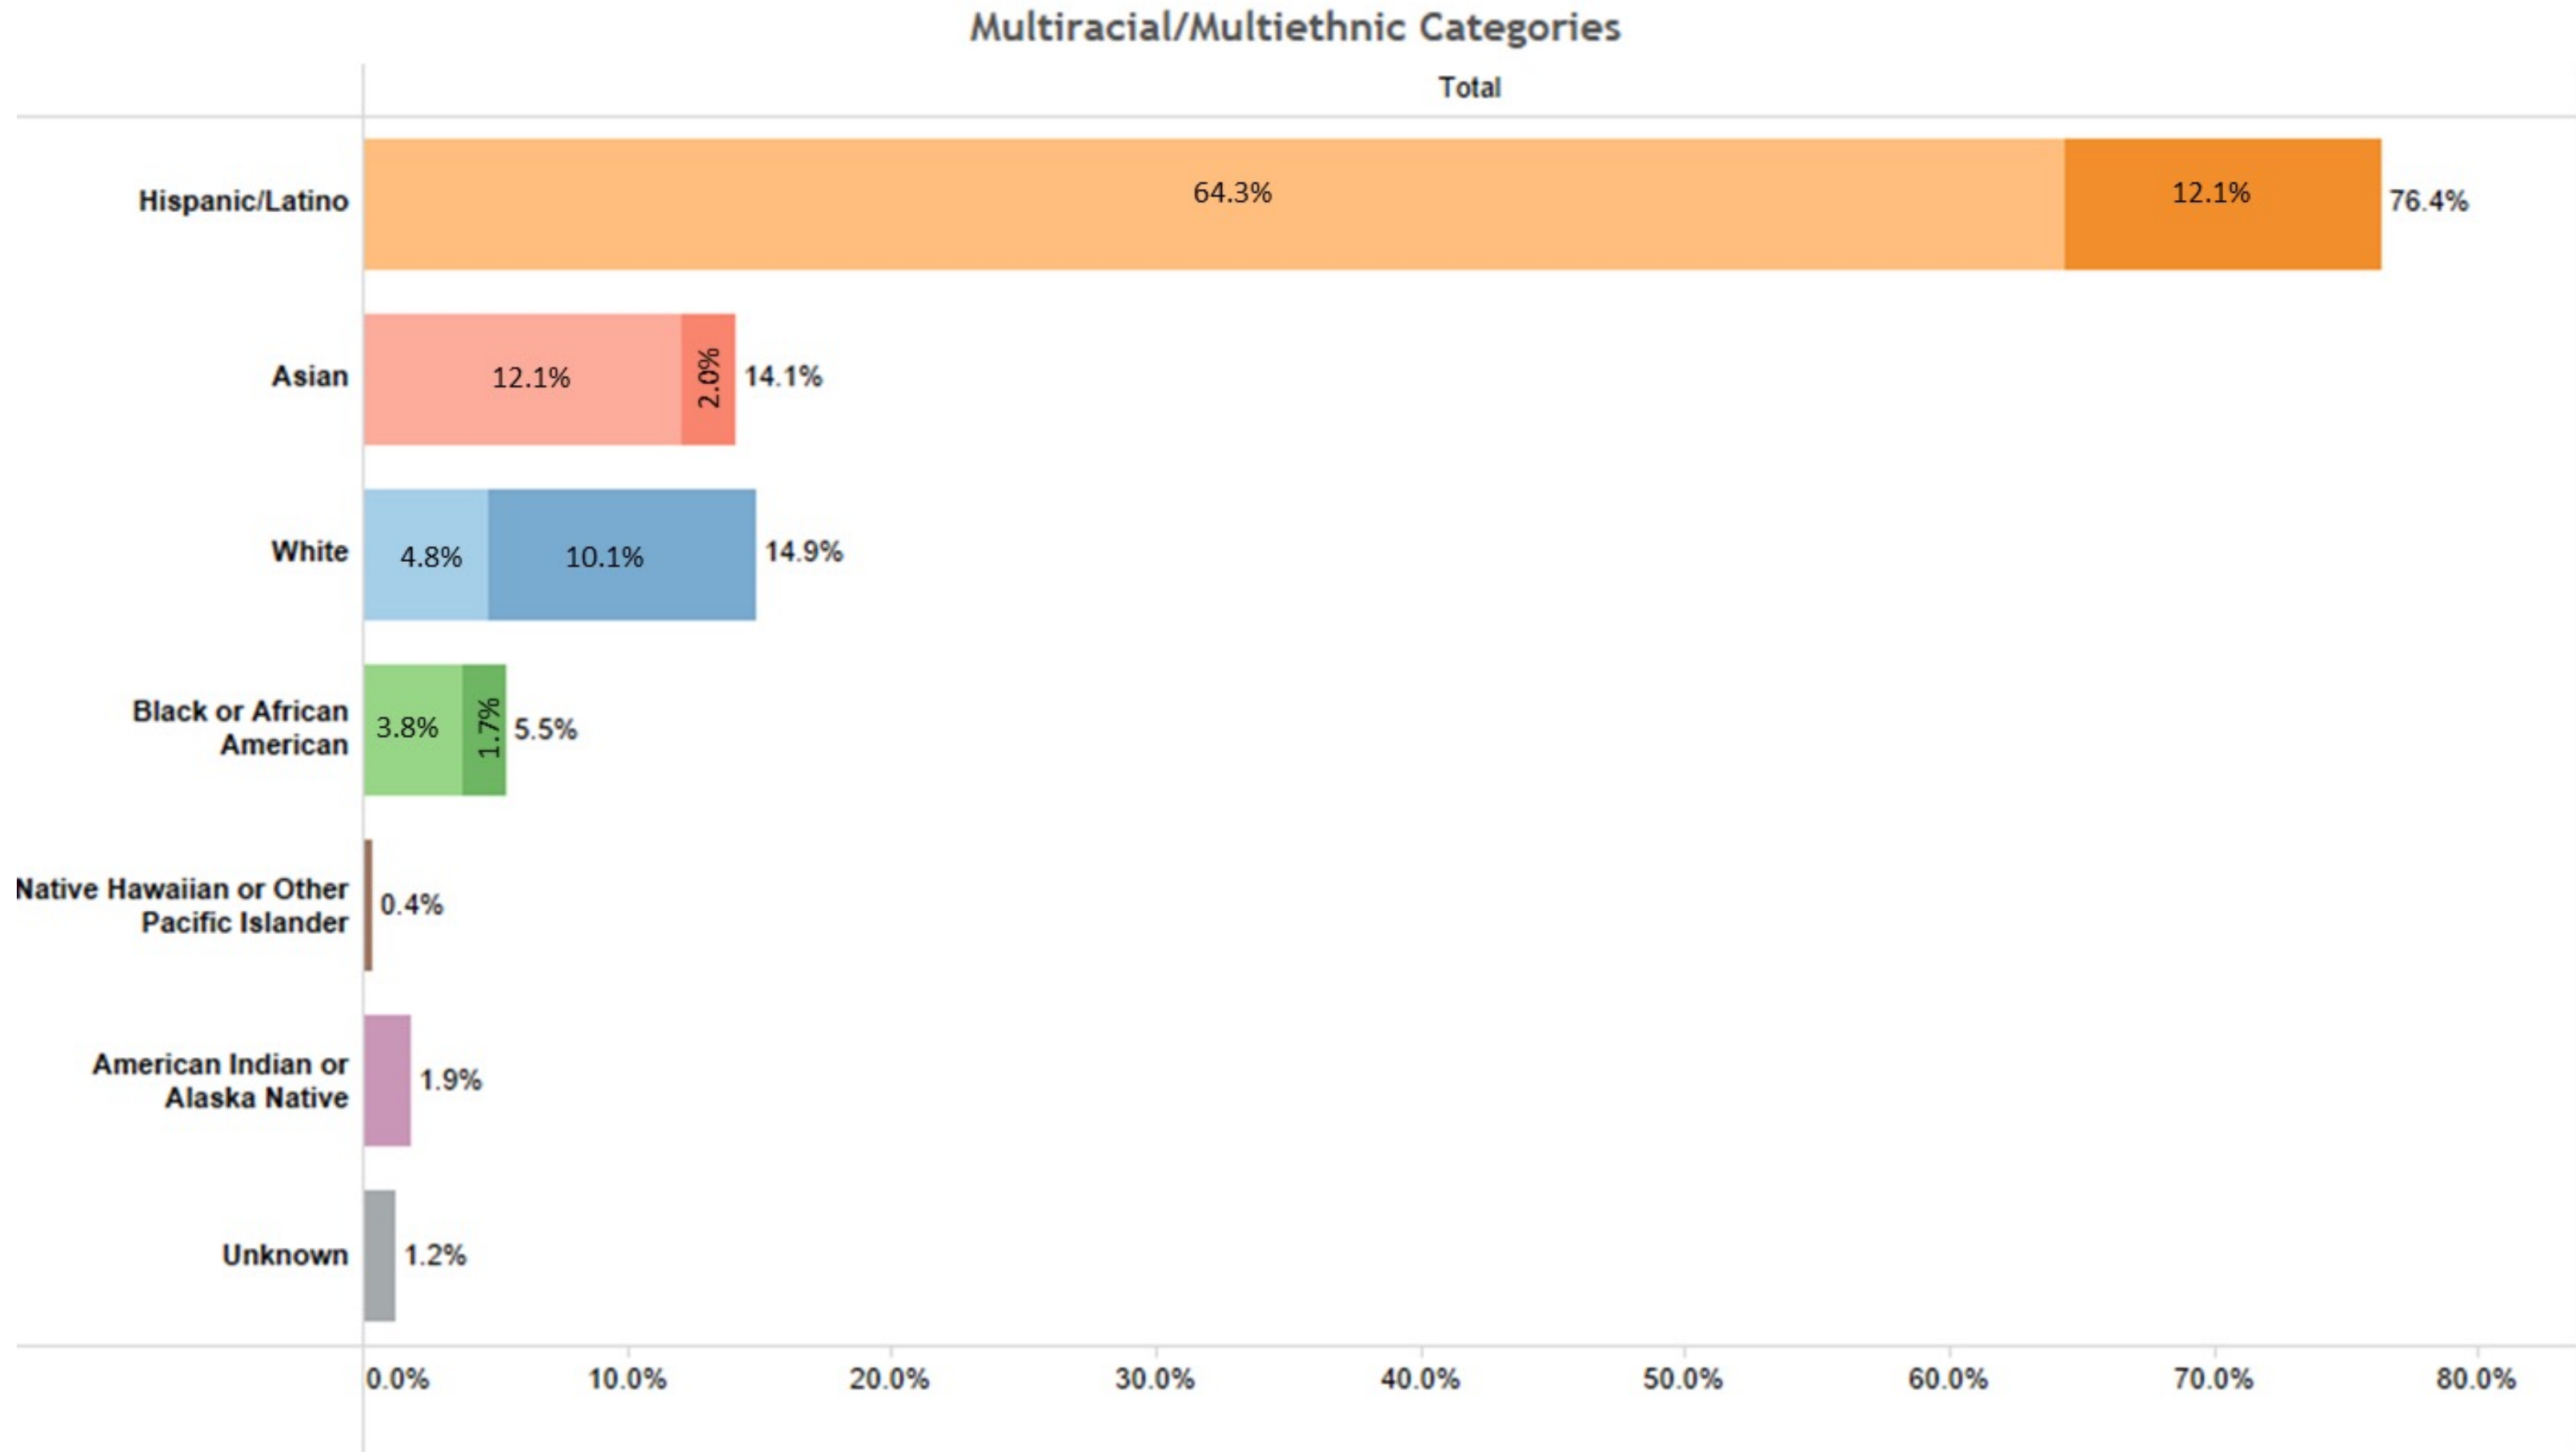

Fall 2021 Undergraduate Student Enrollment

Darker color on a bar graph represents multiracial/ethnic students who gave any two responses when selecting their race, including students who stated they are of Hispanic or Latino background. As such, multiracial/ethnic students may be counted in multiple categories and a total percentage, across all groups, will not add up to 100%.