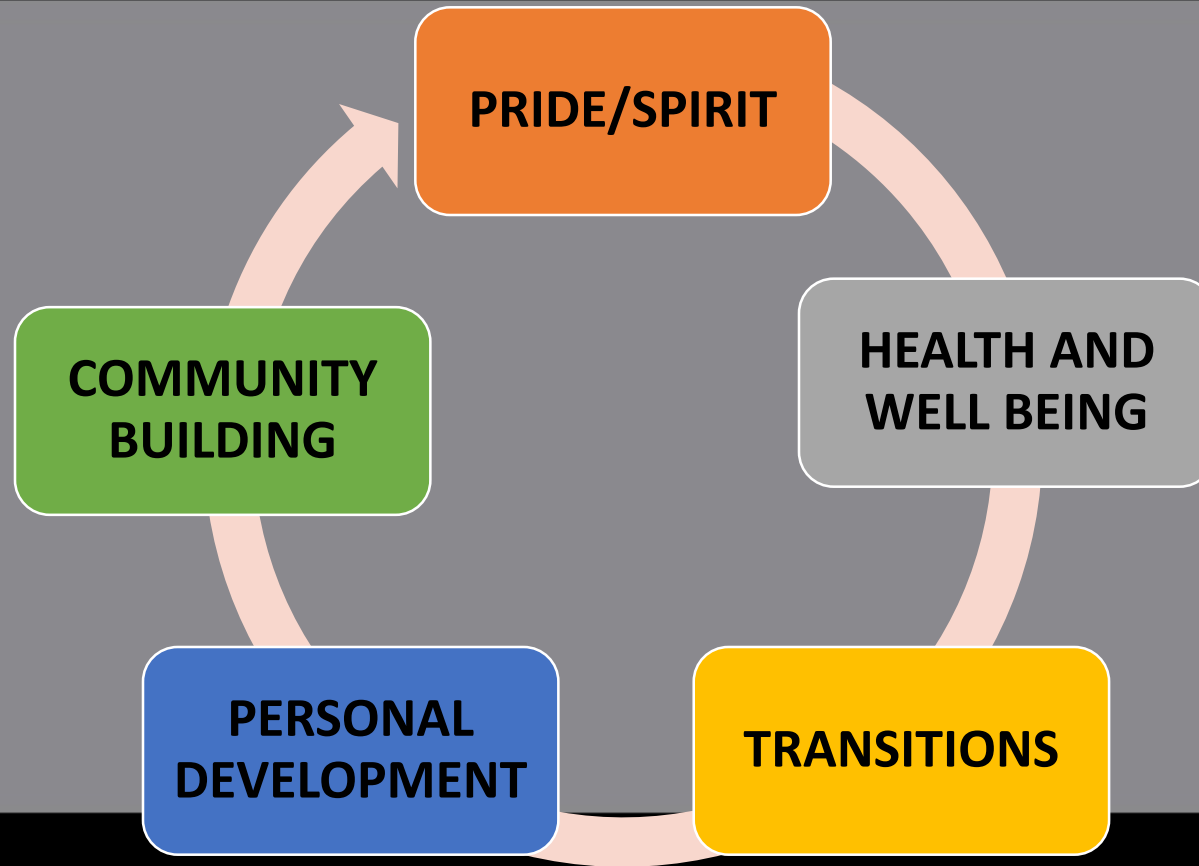

Division of Student Life

Nancy Wada-McKee

Vice President for Student Life

Student Life

Pride/Spirit

Pride/Spirit

Health and Well Being

PANTRY to PLATE