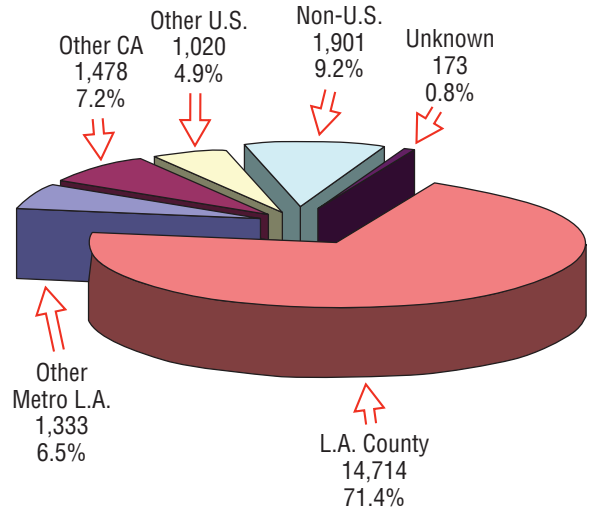

• The average study load is 12.0 units for undergraduates, 8.8 for graduates/postbaccalaureates, and 11.2 overall.

Average Age

The average age* of undergraduates is 24.2, while that of graduates and post baccalaureates is 32.4. The average for the combined group is 26.2.

*As of October 15, 2009.

Headcount by Gender

Females.....12,521
Males.....8,098

Headcount by Geographic Area

Headcount by Race/Ethnic Group

* Racial/ethnic data are voluntarily reported; only U.S. citizens and residents identifying an ethnic group are included. Labeling is consistent with the Chancellor's Office publications. Chart does not include 2,219 unknown and 1,610 non-resident categories.