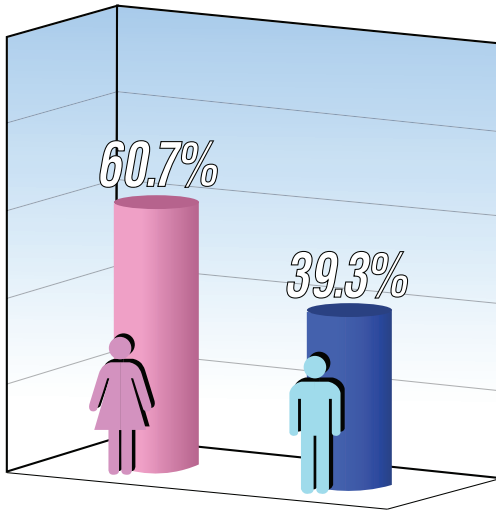

Headcount by Gender