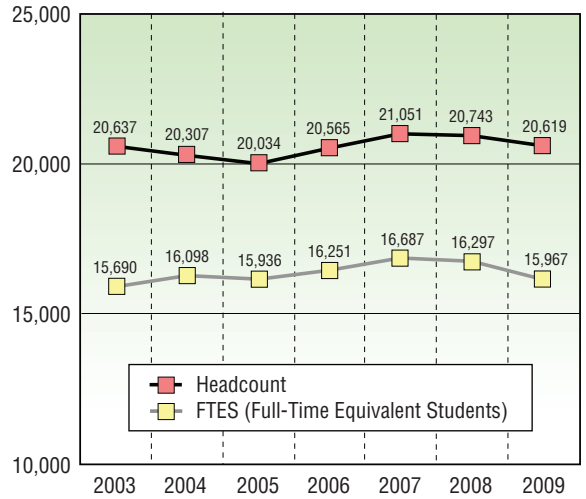

December 2009
#48
Fall 2009
FACTS

**Headcount + FTES:
 Fall 2003-2009**

Headcount by Study Load

UNDERGRADUATE	
Full-time: (12.0 or more units).....	11,751
Part-time: (6.1 to 11.9 units)	2,442
Limited: (0.1 to 6.0 units)	1,541
Total:	15,734
GRADUATE/POSTBACCALAUREATE	
Full-time: (9.0 or more units).....	2,127
Part-time: (6.1 to 8.9 units)	1,291
Limited: (0.1 to 6.0 units)	1,467
Total:	4,885

• The average study load is 12.0 units for undergraduates, 8.8 for graduates/postbaccalaureates, and 11.2 overall.

Average Age

The average age* of undergraduates is 24.2, while that of graduates and post baccalaureates is 32.4. The average for the combined group is 26.2.

*As of October 15, 2009.

Headcount by Gender

Females.....12,521
Males.....8,098

Headcount by Geographic Area

Headcount by Race/Ethnic Group

* Racial/ethnic data are voluntarily reported; only U.S. citizens and residents identifying an ethnic group are included. Labeling is consistent with the Chancellor's Office publications. Chart does not include 2,219 unknown and 1,610 non-resident categories.