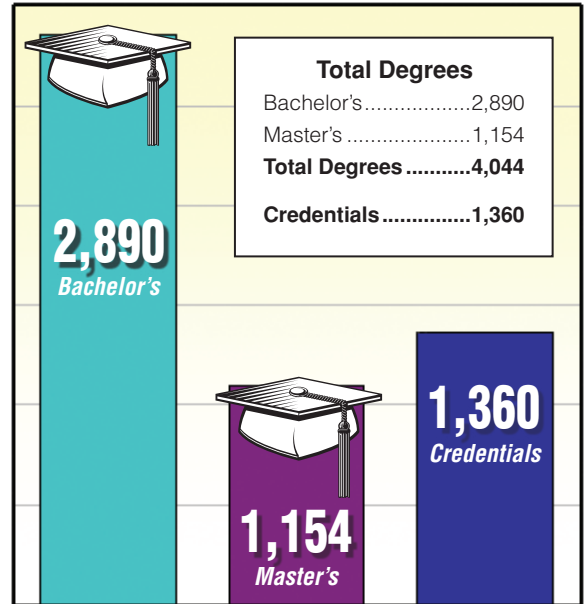

Headcount by Class

Freshman.....	3,855	18.7%
Sophomore.....	1,489	7.2%
Junior.....	3,867	18.8%
Senior.....	6,523	31.6%
Grad/Postbaccalaureate.....	4,885	23.7%

Headcount by Enrollment Status

Continuing/Returning.....	15,361	74.5%
First-Time Freshman.....	2,019	9.8%
New Undergrad Transfer.....	1,826	8.9%
Transitory*.....	423	2.1%
New Grad/Postbaccalaureate.....	990	4.8%

* Includes high school students taking college coursework as well as college students matriculated elsewhere.

Largest Enrolled Undergraduate Programs

BS Criminal Justice.....	1,123
BA Psychology.....	924
BS Business Administration-Accounting.....	899
BA Child Development.....	757
BS Business Administration-Management.....	716

Largest Enrolled Graduate Programs

MA Special Education.....	303
MS Counseling.....	270
MSW Social Work.....	254
MS Electrical Engineering.....	223
MS Computer Science.....	144

2008-2009 Degrees Awarded

Top Undergraduate Degrees

BA Business Administration-Accounting.....	207
BA Social Work.....	207
BS Criminal Justice.....	181
BA Business Administration-Finance.....	178
BA Psychology.....	173

Top Graduate Degrees

MSW Social Work.....	101
MA Educational Administration.....	93
MS Counseling.....	86
MA Curriculum and Instruction.....	69
MS Electrical Engineering.....	56