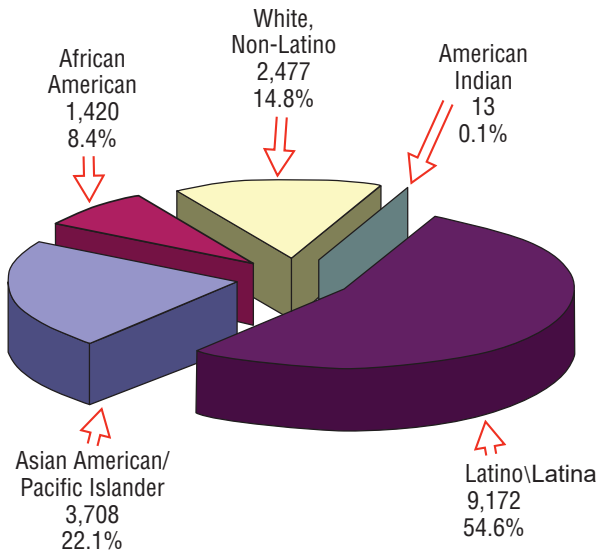

*As of October 15, 2009.

Headcount by Gender

Females.....12,521
Males.....8,098

Headcount by Geographic Area

Headcount by Race/Ethnic Group

* Racial/ethnic data are voluntarily reported; only U.S. citizens and residents identifying an ethnic group are included. Labeling is consistent with the Chancellor's Office publications. Chart does not include 2,219 unknown and 1,610 non-resident categories.

Headcount by College Major

Headcount by Class

Freshman.....	3,855	18.7%
Sophomore.....	1,489	7.2%
Junior.....	3,867	18.8%
Senior.....	6,523	31.6%
Grad/Postbaccalaureate.....	4,885	23.7%

Headcount by Enrollment Status