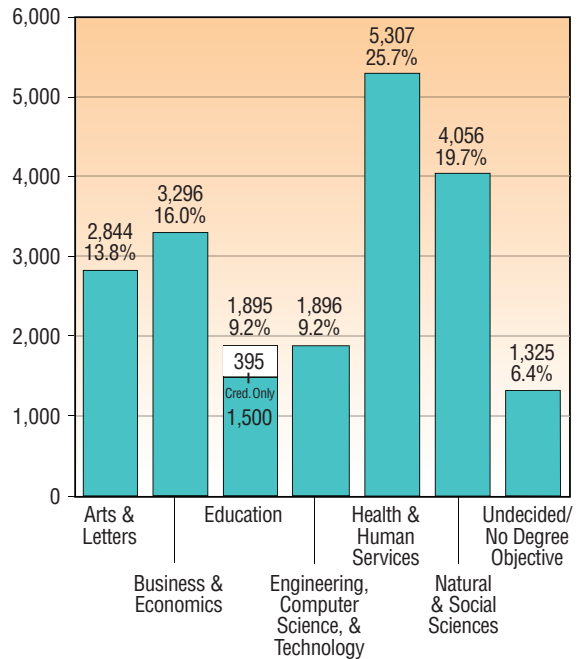

Headcount by College Major